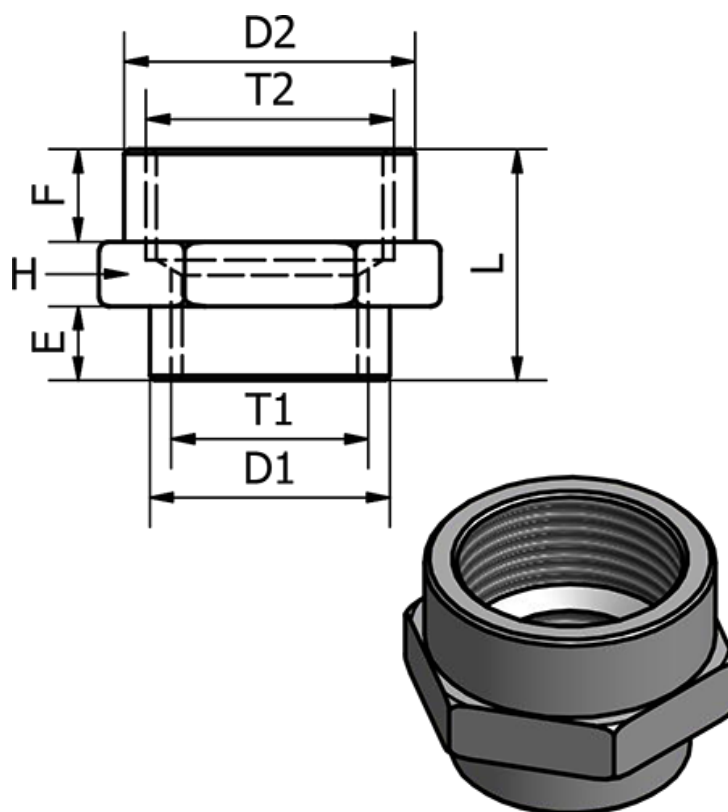

Data Sheet

Article number: 5891126TRM518
Description: Sleeve 1126TRM - 518
Reduction, M5 - 1/8"

Measures

D1 = 8.0
D2 = 13.5
E = 3.5
F = 4.5
H = 14
L = 12.5
T = M5
T2 = 1/8"